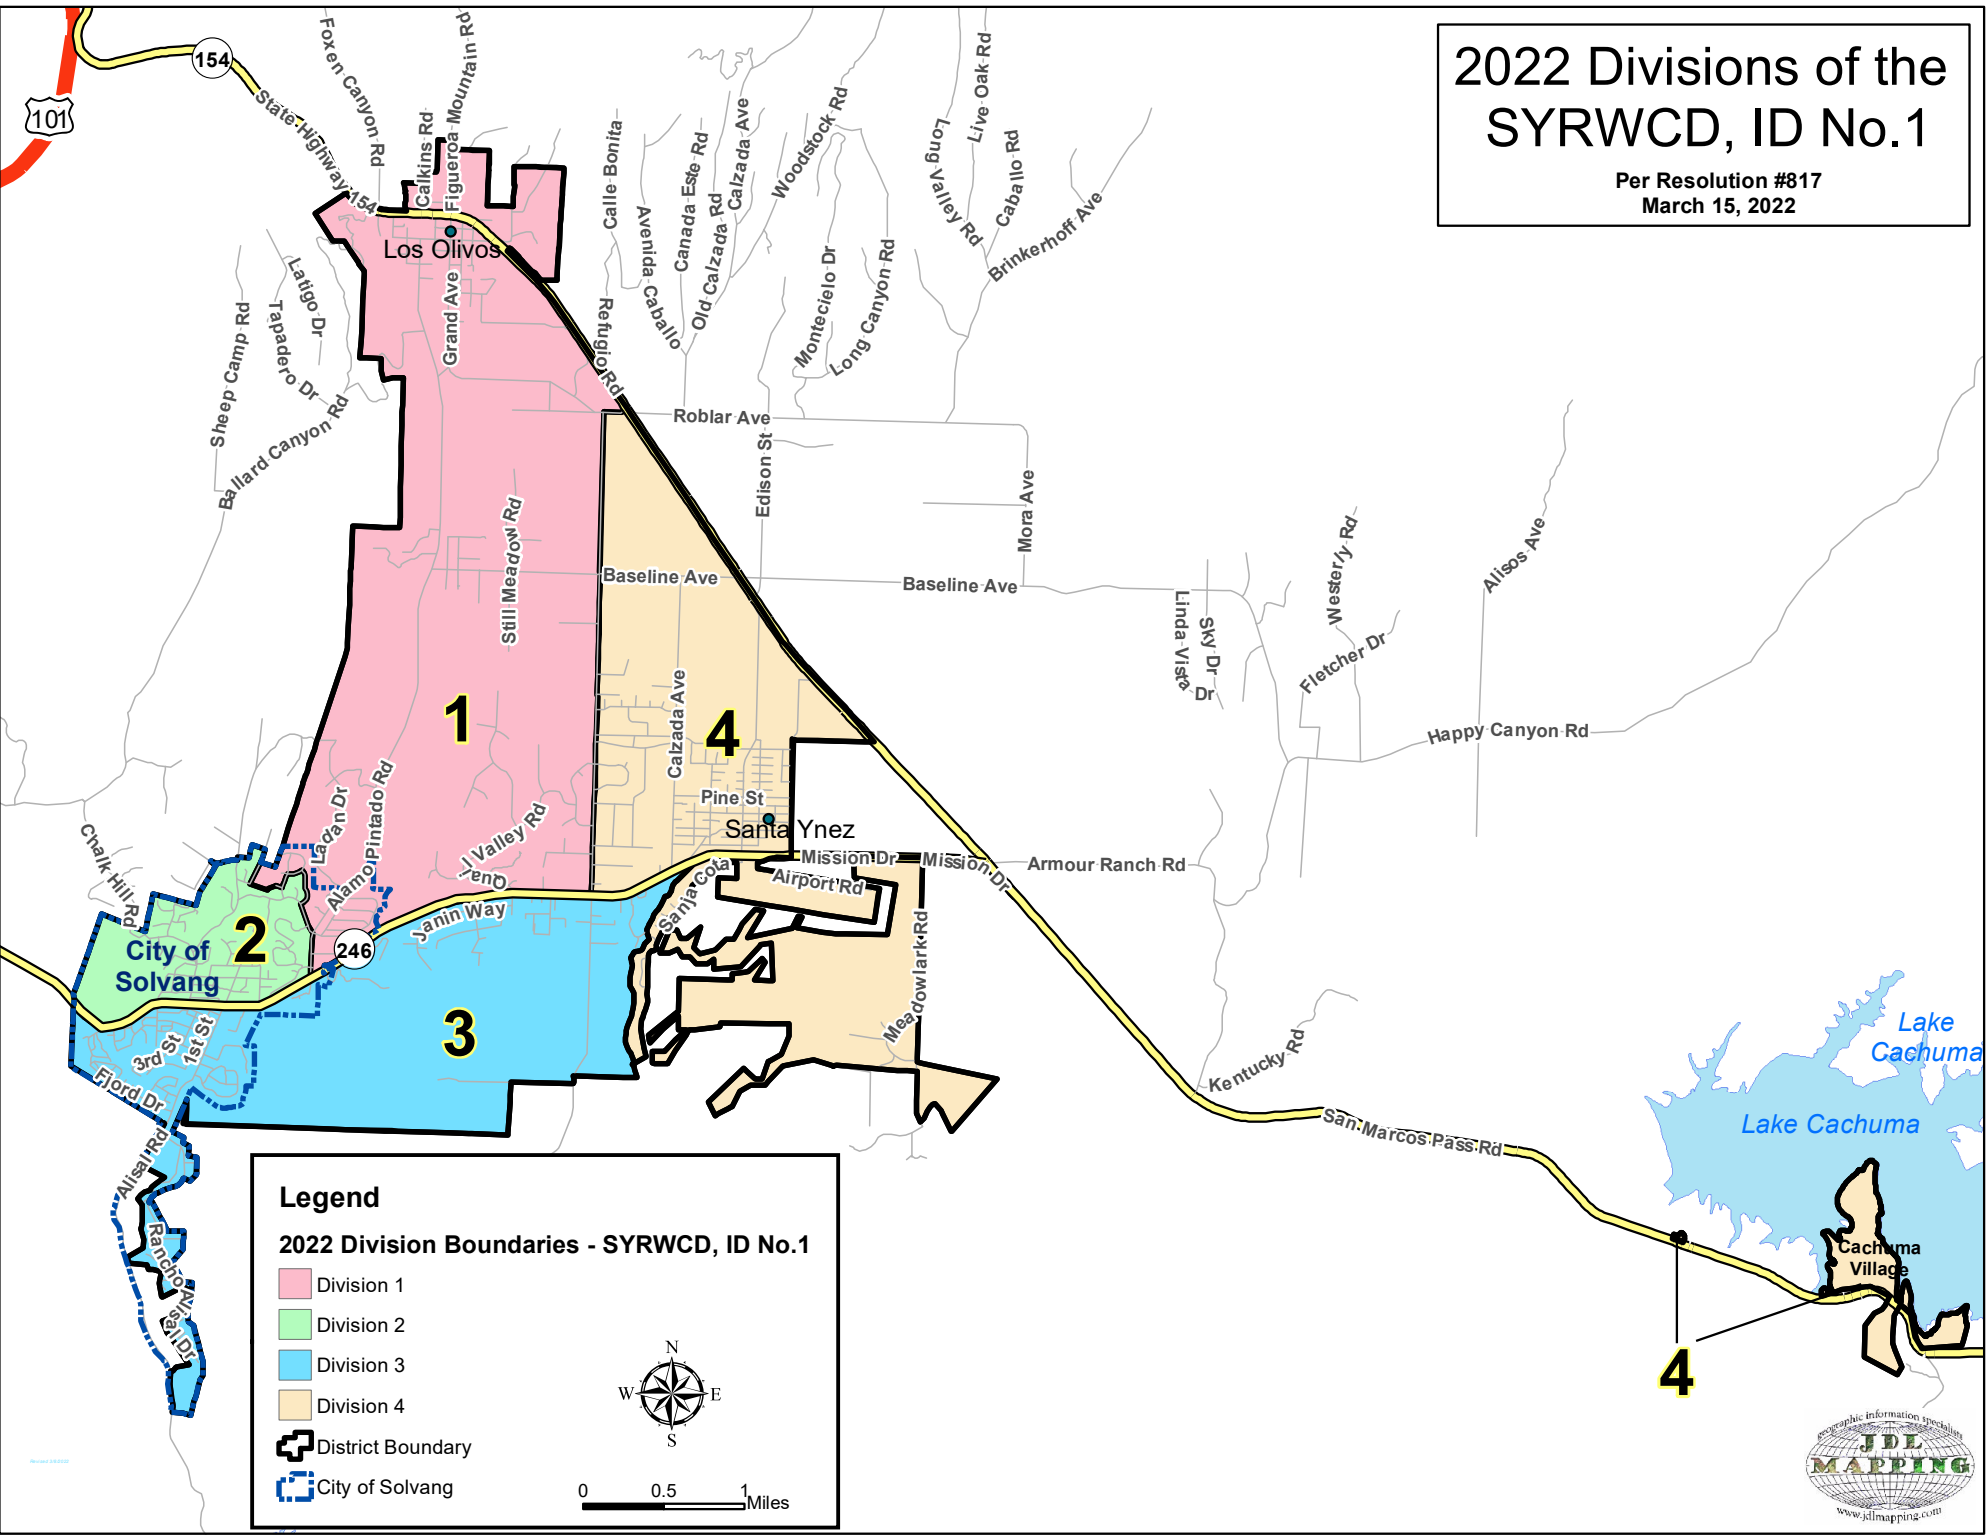

2022 Divisions of the SYRWCD, ID No.1

Per Resolution #817
March 15, 2022

Legend

2022 Division Boundaries - SYRWCD, ID No.1

- Division 1
- Division 2
- Division 3
- Division 4
- District Boundary
- City of Solvang

0 0.5 1 Miles